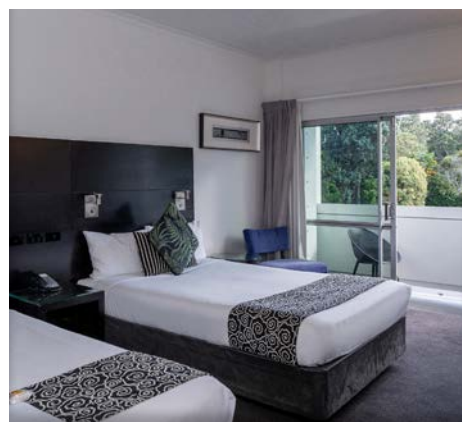

We are perfectly situated in the heart of Tauranga's CBD, conveniently located within a few hours of many of the North Island's major towns and only 10 to 15 minutes from the airport and the beach.

The hotel has 80 spacious and well appointed guest rooms of either a king bed or twin beds. Most rooms have balconies where you can enjoy the sunrises or sunsets.